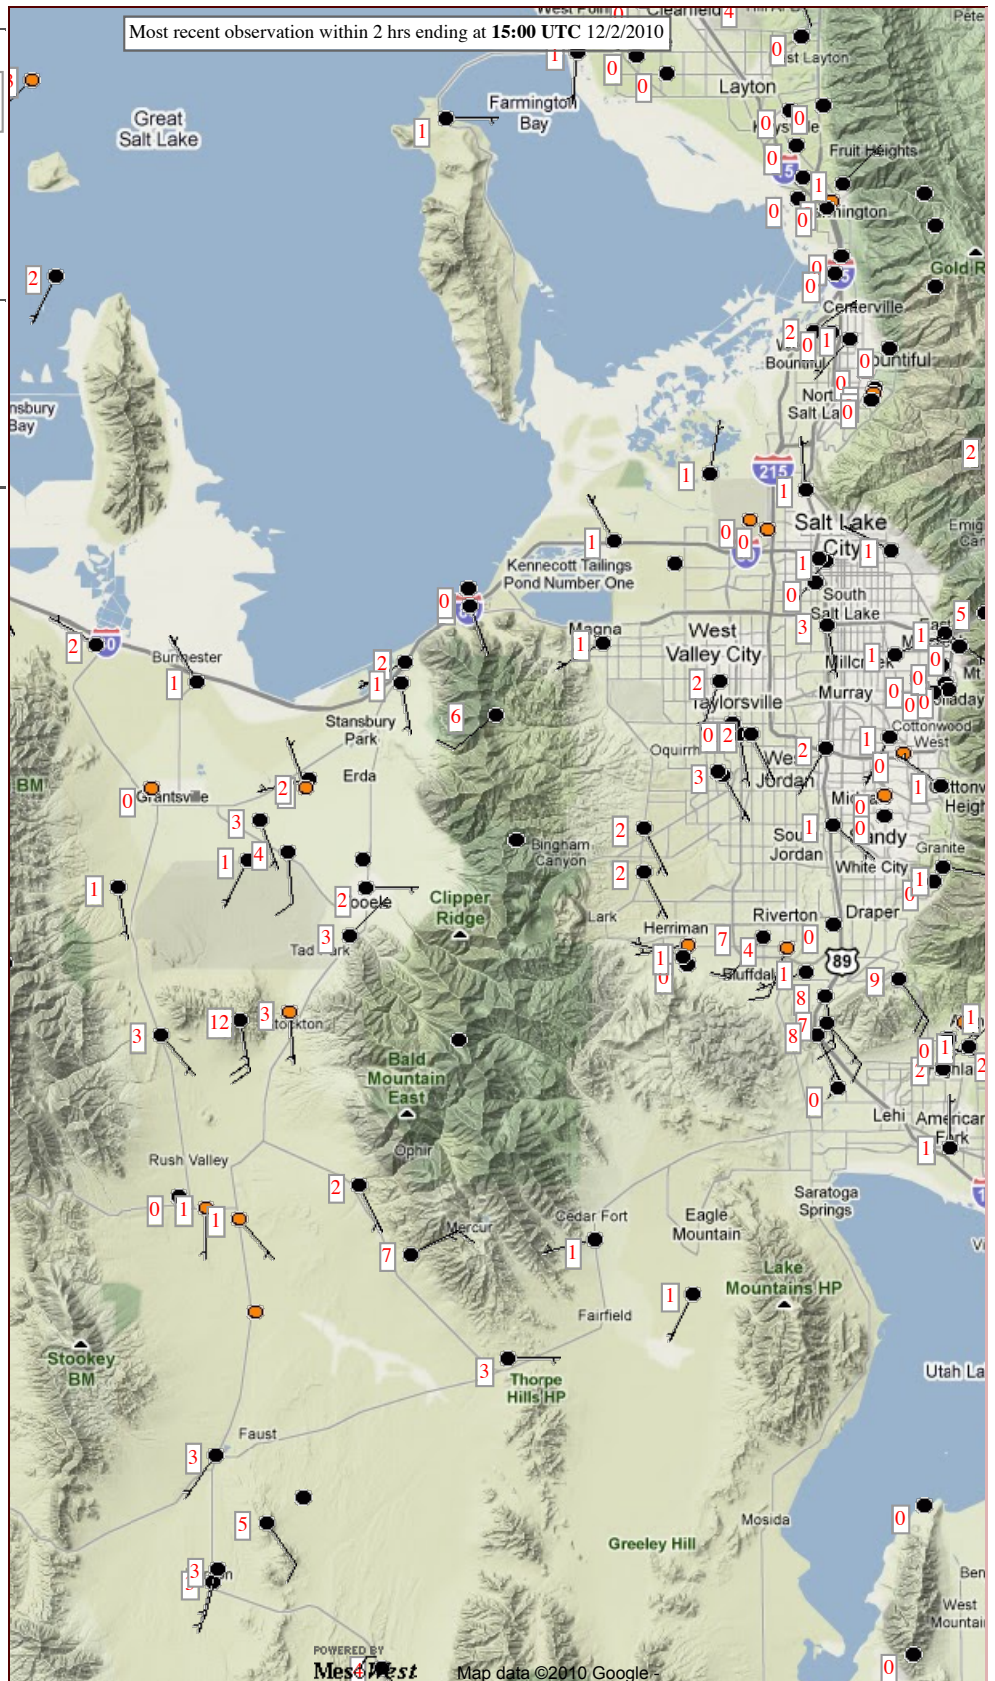

Region UTAH

Product Surface Weather Maps

Go

[Login](#) | [Create a User!](#)

[MesoWest](#) | [Help](#)

Hide Menu | Show Tables | Search | Active Fires | Map Product: Default Change

Data Selection

Region/Zone Radius

UTAH

Network: All Networks

Units: Metric

Map It!

Display

Overlay 1: Current Wind Speed

Overlay 2: -- None --

Highlight Data

Show Table

Other Features

Time Options

Layer Options

Select Language

Powered by Google Translate

Refreshed: 12/3/2010 at 08:54

Questions? Contact [MesoWest](#)