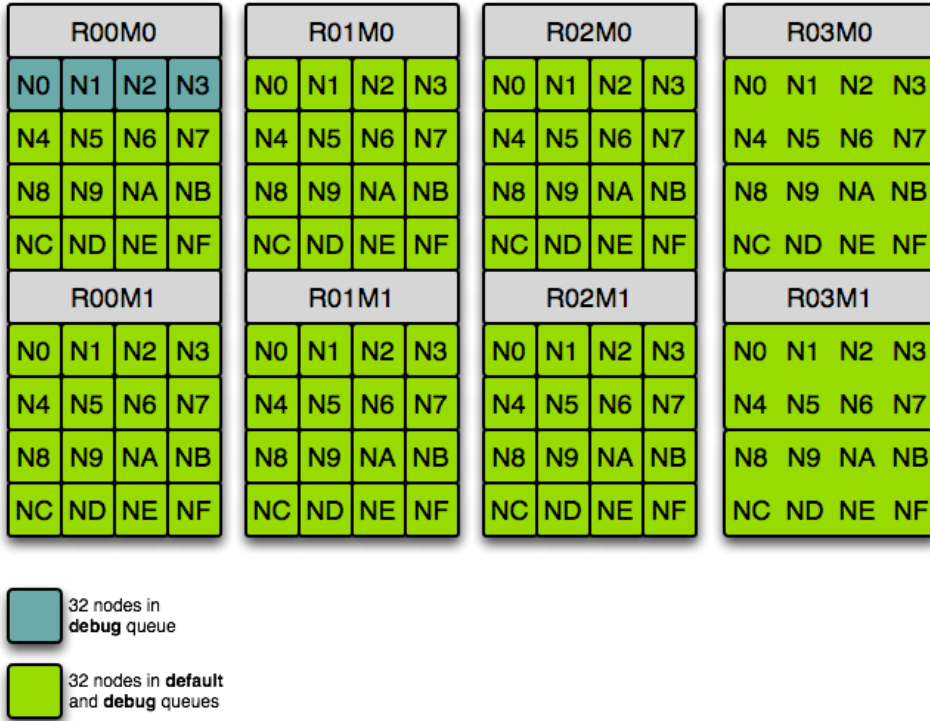

# Partition Layout

Figure 1: Frost partitions and queues

Figure 2: Small partition examples

Figure 3: 2048 node partition examples

2048\_R02\_R03

2048\_R01\_R03