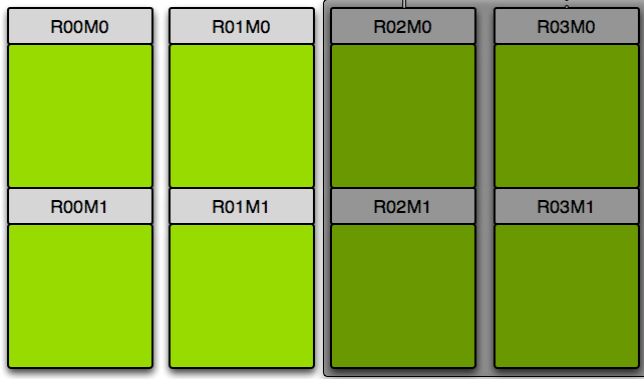

# Partition Layout

Figure 1: Frost partitions and queues

Figure 2: Small partition examples

Figure 3: 2048 node partition examples

2048\_R02\_R03

2048\_R01\_R03