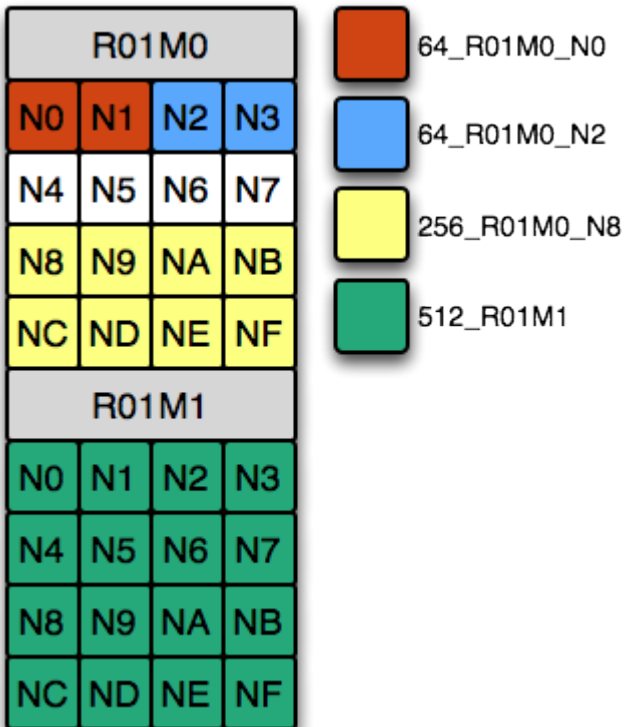

# Partition Layout

Figure 1: Frost partitions and queues

Figure 2: Small partition examples

Figure 3: 2048 node partition examples

2048\_R02\_R03

2048\_R01\_R03